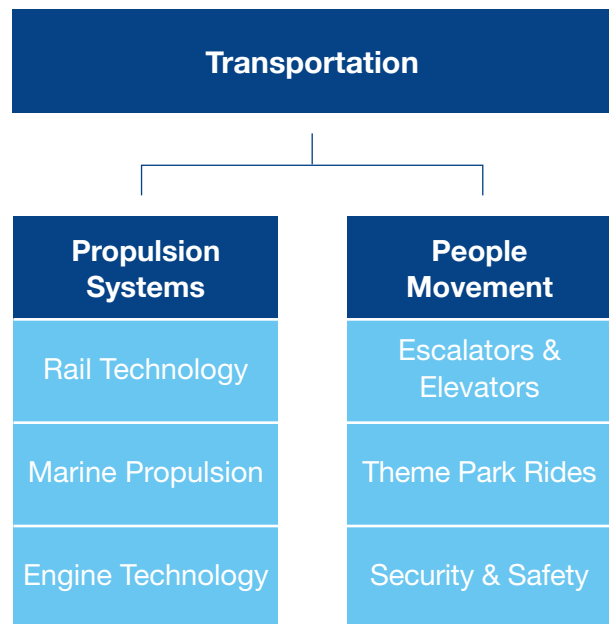

Global Transportation Solutions

Renold is a global engineering group with over 130 years of experience in the design and manufacture of high-quality power transmission products and application-specific solutions.

Application knowledge and engineering expertise, together with global manufacturing and service, ensures that Renold is your ideal partner – whatever your industry need. It is this unique industry experience gained in demanding global environments that makes the vital difference.

Our skilled engineers work closely with customers to provide a wide range of solutions for critical, real-life applications. Solutions that are proven to stand the test of time – that is why we believe in the principle: ‘Engineering for Life’.

Renold is focused on servicing 9 key industry sectors

- Transportation
- Mining & Quarrying
- Material Handling
- Manufactured Products
- Food & Drink
- Energy
- Environmental
- Construction Machinery
- Agriculture, Forestry & Fishing