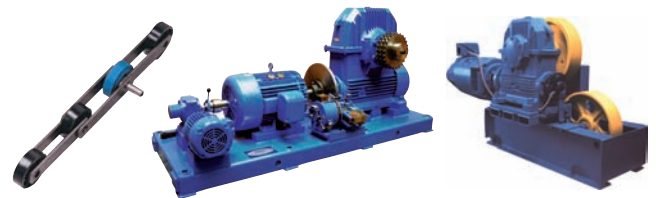

→ Escalators and Elevators

Renold is renowned throughout the world for the supply of public service escalator drives designed to meet the demanding requirements of London Underground and the New York Subway. Renold also has the unique capability to design and manufacture standard and bespoke elevator traction drives and packages.